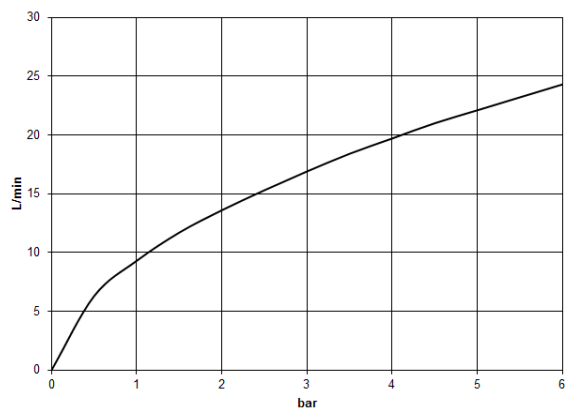

Certificates

Belgaqua_24-008-
27_4.