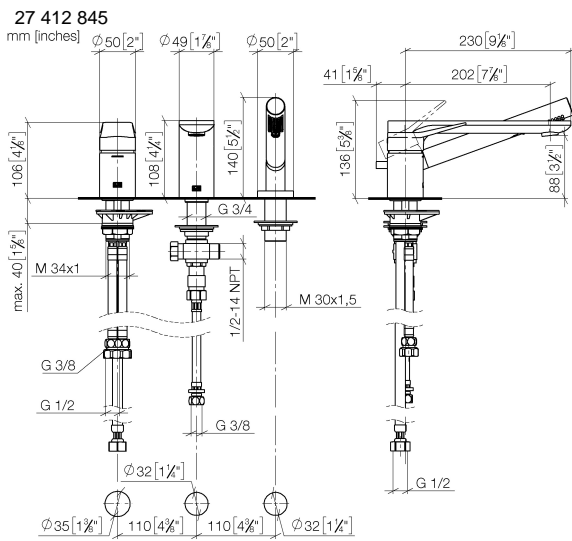

**LISSÉ Three-hole single-lever bath mixer for bath rim or tile edge installation -
Brushed Dark Platinum**

LISSÉ

27 412 845

- spout: circular, air-enriched flow
- max. flow 16.9 l/min at 3 bar flow pressure
- Hand shower: COMPACT RAIN, max. flow rate 6.8 l/min (at 3 bar)
- complete hand shower set with anti-scale system
- 200mm projection
- automatic bath/shower diverter
- height of mixer 141 mm
- height up to aerator 88 mm
- hole diameter spout 32 mm
- hole diameter single-lever mixer 35 mm
- hole diameter for complete hand shower set 32 mm
- rosette for complete hand shower set Ø 50mm
- metal shower hose 1750mm with integrated anti-twist protection

Intrinsic protection against back flow.

Recommended miscellaneous

Perfecto installation kit - 12 614 970 90

Recommended miscellaneous

**Decorative caps for Perfecto -
Brushed Dark Platinum** 12 801 970-99
• 1 pair

Flow rate chart

Certificates

Belgaqua_24-008-
27_4.

27 412 845

Spare parts list

| No. | Item Number | Name | Quantity used | Delivery time |
|--|--------------------|---|---------------|---------------|
| 1 | 29 300 845-99 | connection | 1 | - |
| Spare part can no longer be ordered, please order the replacement item | | | | |
| 2 | 13 512 845-99 | spout | 1 | - |
| Spare part can no longer be ordered, please order the replacement item | | | | |
| 3 | 27 702 979-99 | Hand shower set for bath rim or tile edge installation - Brushed Dark Platinum | 1 | 30 |
| 4 | 90 24 03 168 00 90 | nipple | 1 | 2 |
| 5 | 12 502 970 90 | High pressure hose 1/2" x 1/2" x 400 mm - | 1 | 2 |