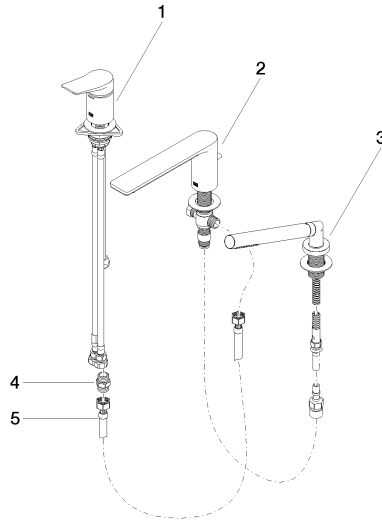

**LISSÉ Three-hole single-lever bath mixer for bath rim or tile edge installation -
Brushed Dark Platinum**

LISSÉ

27 412 845

- spout: circular, air-enriched flow
- max. flow 16.9 l/min at 3 bar flow pressure
- Hand shower: COMPACT RAIN, max. flow rate 6.8 l/min (at 3 bar)
- complete hand shower set with anti-scale system
- 200mm projection
- automatic bath/shower diverter
- height of mixer 141 mm
- height up to aerator 88 mm
- hole diameter spout 32 mm
- hole diameter single-lever mixer 35 mm
- hole diameter for complete hand shower set 32 mm
- rosette for complete hand shower set Ø 50mm
- metal shower hose 1750mm with integrated anti-twist protection

Intrinsic protection against back flow.

Recommended miscellaneous

Perfecto installation kit - 12 614 970 90

Recommended miscellaneous

**Decorative caps for Perfecto -
Brushed Dark Platinum** 12 801 970-99
• 1 pair

Flow rate chart

Certificates

Belgaqua_24-008-
27_4.

27 412 845

Spare parts list

| No. | Item Number | Name | Quantity used | Delivery time |
|--|--------------------|---|---------------|---------------|
| 1 | 29 300 845-99 | connection | 1 | - |
| Spare part can no longer be ordered, please order the replacement item | | | | |
| 2 | 13 512 845-99 | spout | 1 | - |
| Spare part can no longer be ordered, please order the replacement item | | | | |
| 3 | 27 702 979-99 | Hand shower set for bath rim or tile edge installation - Brushed Dark Platinum | 1 | 30 |
| 4 | 90 24 03 168 00 90 | nipple | 1 | 2 |
| 5 | 12 502 970 90 | High pressure hose 1/2" x 1/2" x 400 mm - | 1 | 2 |